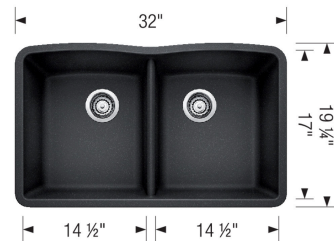

DIAMOND EQUAL DOUBLE LOW DIVIDE SILGRANIT

Sink Specifications

| Color | SKU |
|---------------|--------|
| Cinder | 442071 |
| Truffle | 442072 |
| White | 442074 |
| Anthracite | 442075 |
| Biscuit | 442076 |
| Metallic Gray | 442077 |
| Café | 442078 |
| Concrete Gray | 442746 |
| Coal Black | 442914 |

Design and Planning Tips

- Bowl depth: 9,5 in

What is included:
Installation instructions
Cut-out template
Limited Lifetime Warranty

Undermount installation only
Minimum cabinet size: 36"
Cut-out Dimensions:
Cut-out Length: 17.25"
Cut-out Width: 30.5"
Cut-out Below Counter Depth: 10.29"
Left Sink Bowl Dimensions:
Sink Bowl Length (left-to-right): 14.5"
Sink Bowl Width (front-to-back): 17"
Sink Bowl Depth: 9.5"
Right Sink Bowl Dimensions:
Sink Bowl Length (left-to-right): 14.5"
Sink Bowl Width (front-to-back): 17"
Sink Bowl Depth: 9.5"
Low Divide Height: 5.5"
Drain hole compatible with 3.5" strainers or waste flanges
Codes/Standards: CSA B45.8-18/IAPMO Z403-2018